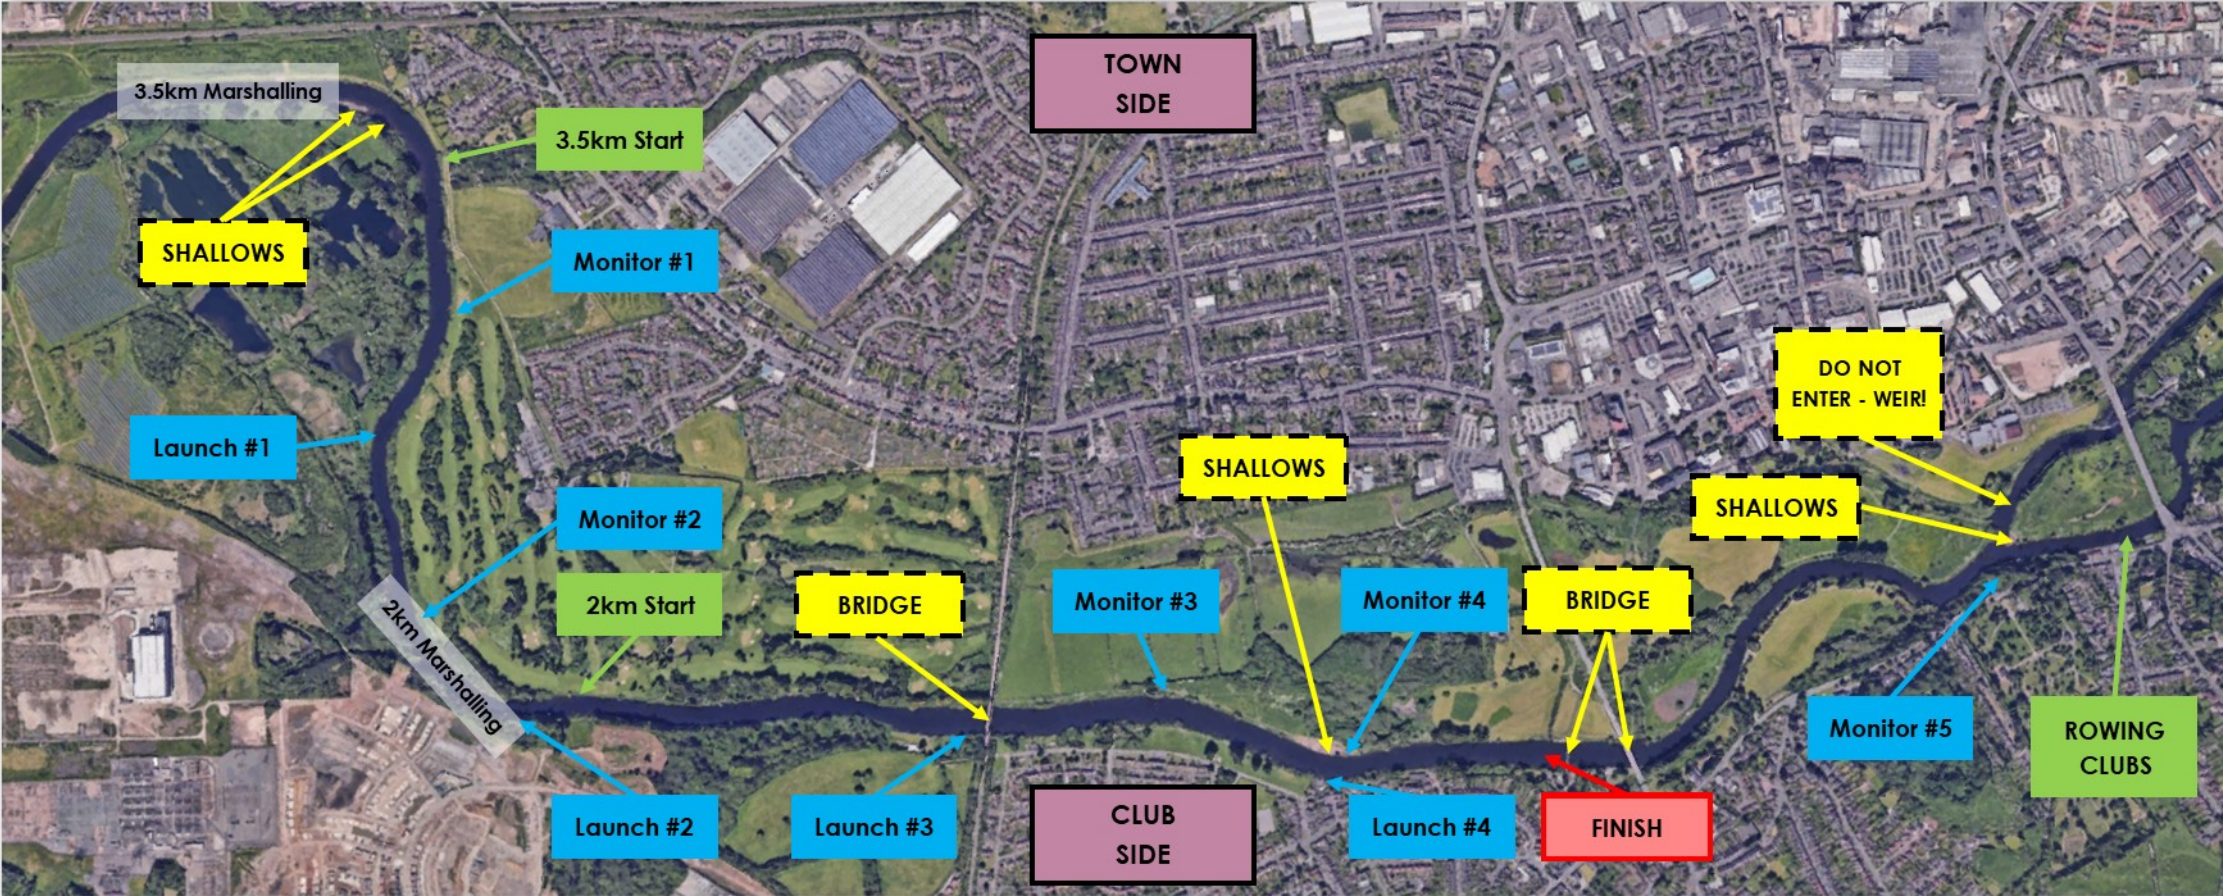

BURTON HEAD COURSE

KEY

- SHALLOWS** (yellow dashed box) HAZARDS
- 3.5km Start** (green box) START POSITIONS
- Launch #1** (blue box) MONITORS & SAFETY
- FINISH** (red box) FINISH